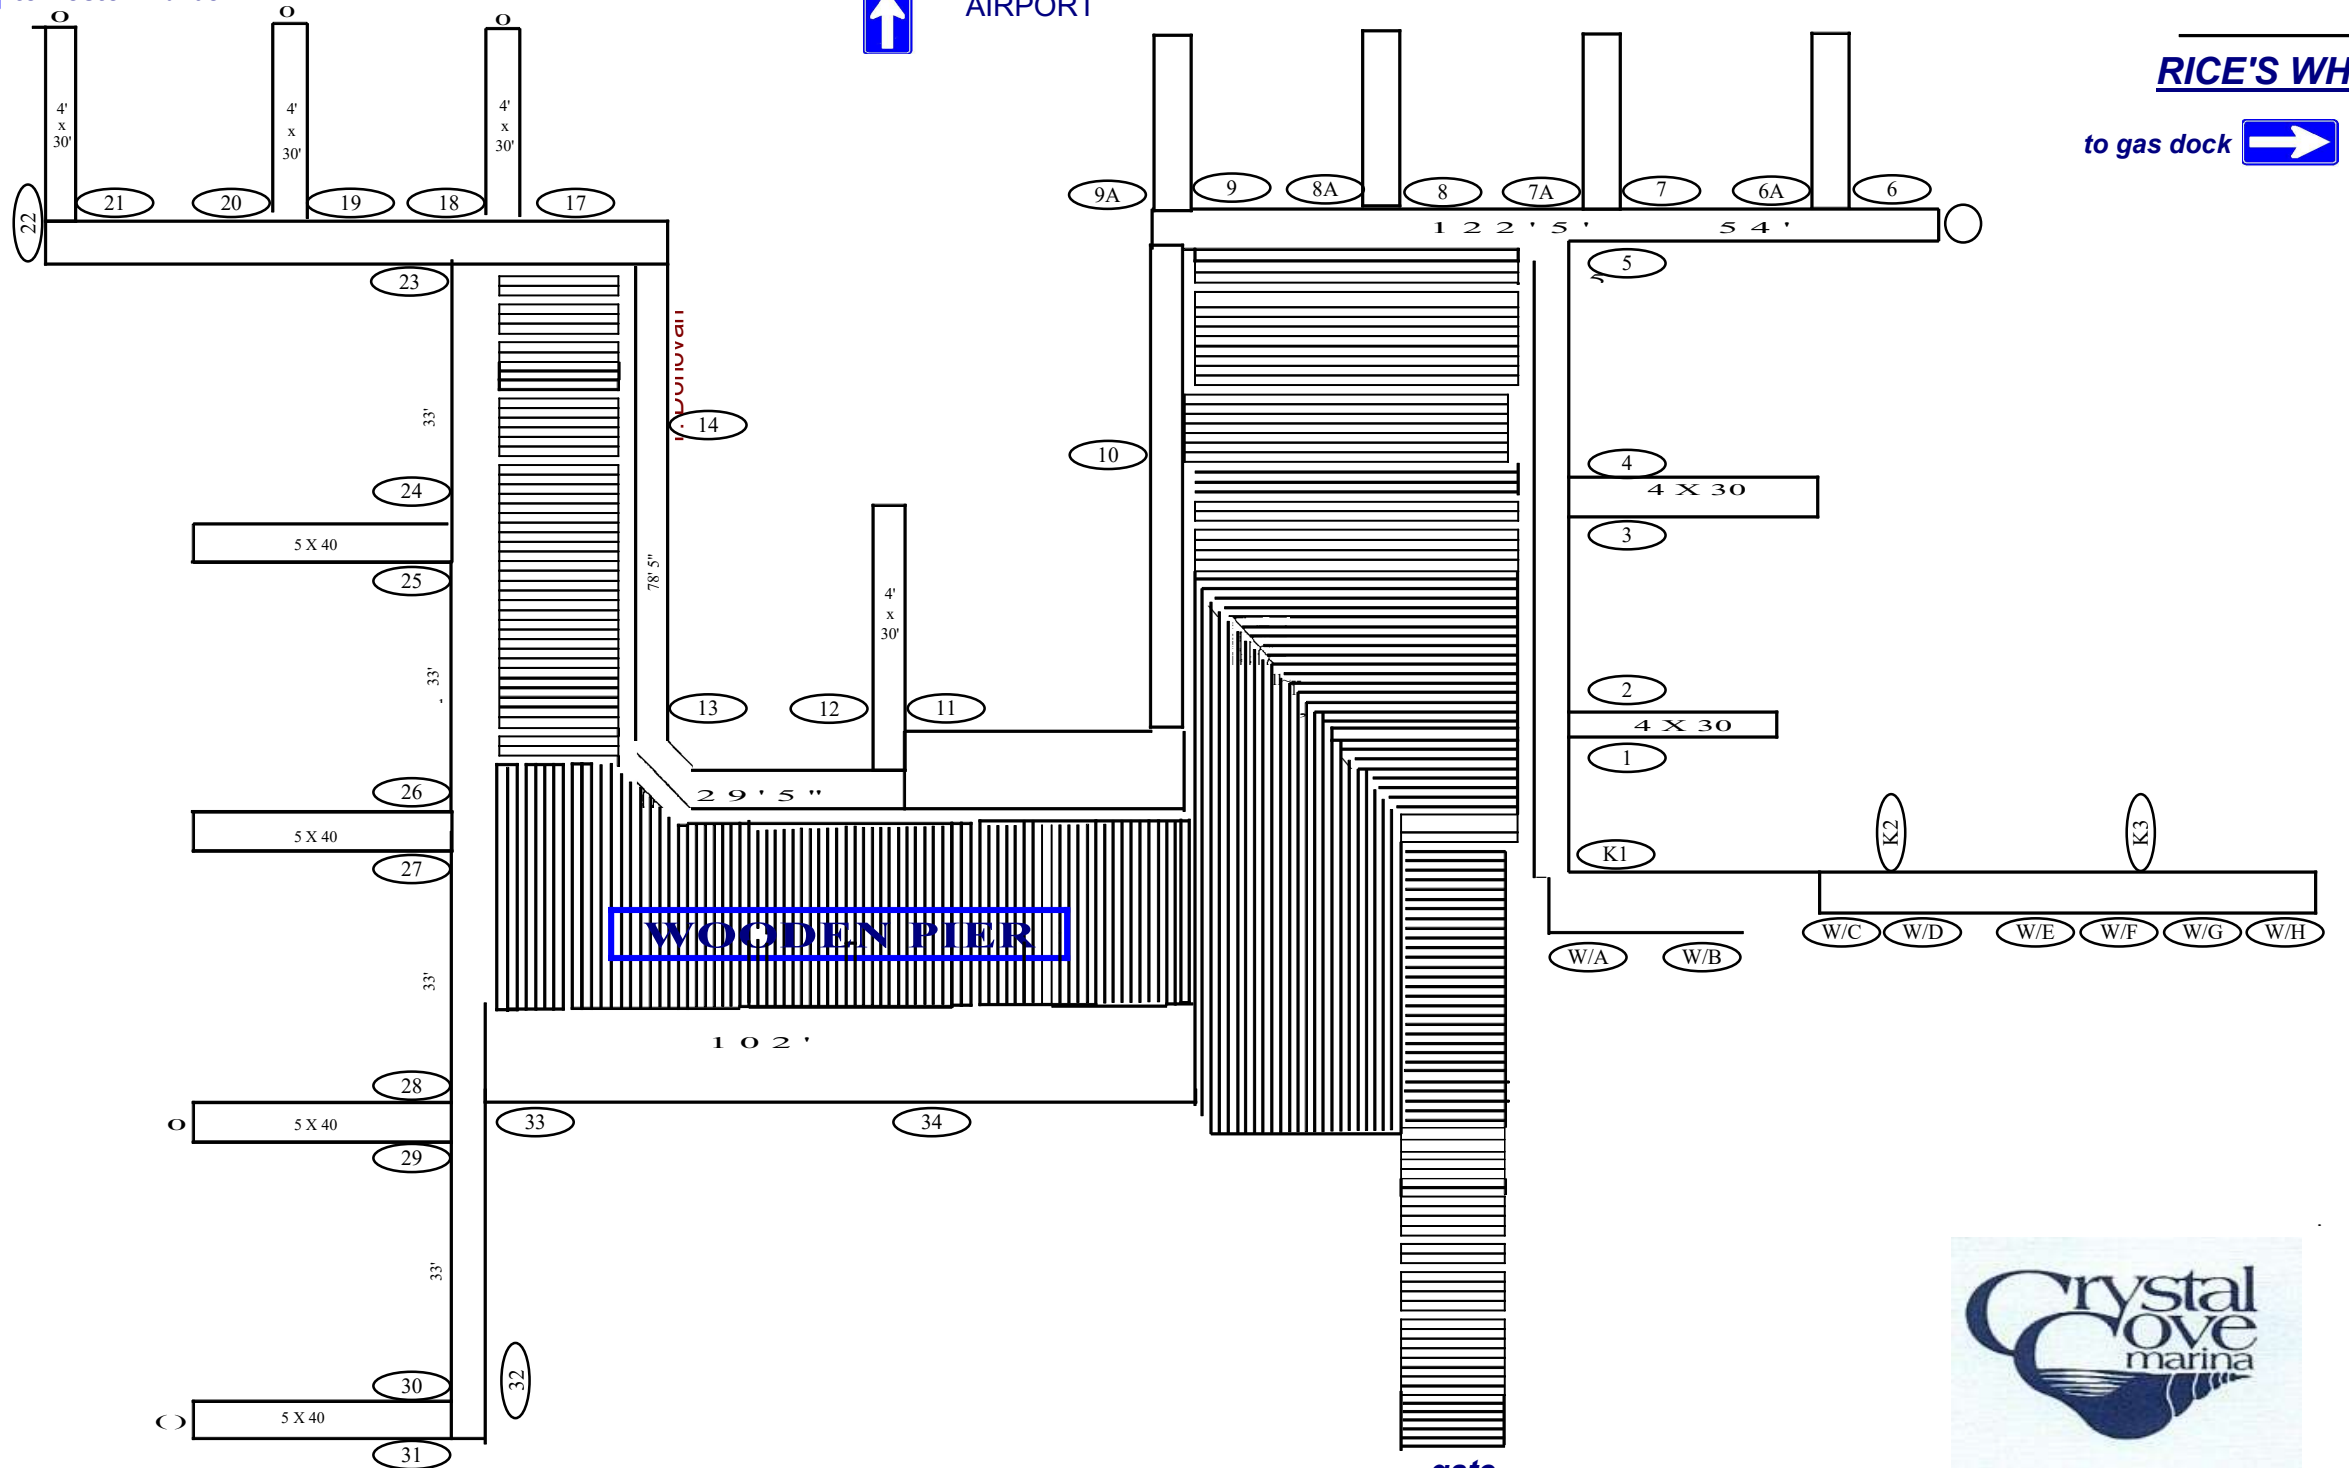

to Boston Harbor

AIRPORT

RICE'S WHARF

to gas dock

WOODEN PIER

gate

LAND